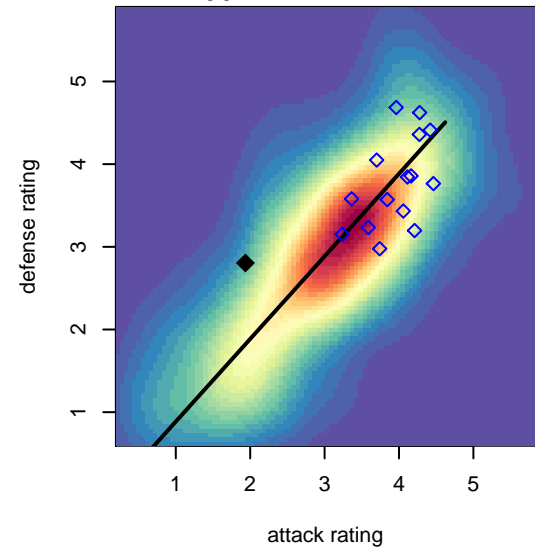

# Arsenal FC LA EGSL G01

alt names used:

Venues played:  
2016 FWRL CAS G01  
2016 SCDL FI1 U16

, CAS  
G01 total strength=1484  
attack=6.93 defense=16.52  
fall league = SCDL FI1 U16  
notes= Meakin 2016

**Arsenal FC LA EGSL G01**  
Dots are actual minus expected GF (blue circles) and GA (red triangles).  
Blue line is smoothed change in attack strength. Red is smoothed change in defense strength.

**attack and defense variance (black dot)  
relative to other teams  
and top 10 in region**

**attack and defense rating  
relative to others at age  
and all opponents in last 13 months**

**attack and defense rating  
relative to others at age  
and all opponents in last 13 months**

**Performance relative to 13 month average**

**Performance relative to 13 month average**

Distribution of opponents  
 Red = Lose zone, Blue = Win zone, Green = Even  
 Black line separates win/lose zones

lot. A=Neither has attack advantage, B=Opponent has both attack and defense advantage, C=Opponent has both attack and defense disadvantage, D=Both have