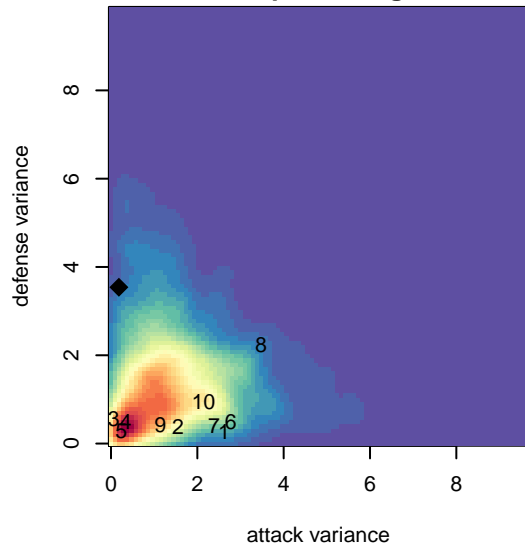

# Arsenal FC LA EGSL G01

alt names used:

Venues played:  
2016 FWRL CAS G01  
2016 SCDL FI1 U16

, CAS  
G01 total strength=1484  
attack=6.93 defense=16.52  
fall league = SCDL FI1 U16  
notes= Meakin 2016

**Arsenal FC LA EGSL G01**  
Dots are actual minus expected GF (blue circles) and GA (red triangles).  
Blue line is smoothed change in attack strength. Red is smoothed change in defense strength.

**attack and defense variance (black dot)  
relative to other teams  
and top 10 in region**

**Performance relative to 13 month average**

Distribution of opponents  
 Red = Lose zone, Blue = Win zone, Green = Even  
 Black line separates win/lose zones

lot. A=Neither has attack advantage, B=Opponent has both attack and defense advantage, C=Opponent has both attack and defense disadvantage, D=Both have