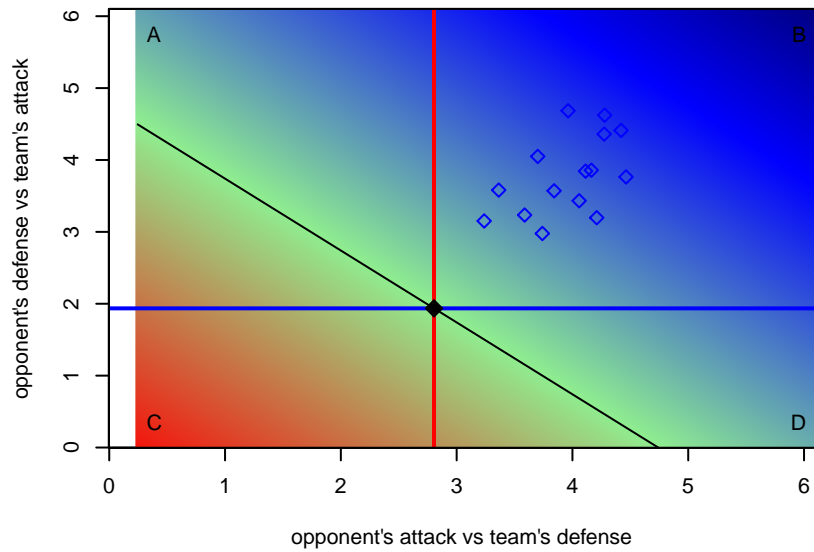

**Arsenal FC LA EGSL G01**  
Dots are actual minus expected GF (blue circles) and GA (red triangles).  
Blue line is smoothed change in attack strength. Red is smoothed change in defense strength.

**attack and defense variance (black dot)  
relative to other teams  
and top 10 in region**

**attack and defense rating  
relative to others at age  
and all opponents in last 13 months**

**attack and defense rating  
relative to others at age  
and all opponents in last 13 months**

**Performance relative to 13 month average**

**Performance relative to 13 month average**

Distribution of opponents  
 Red = Lose zone, Blue = Win zone, Green = Even  
 Black line separates win/lose zones

lot. A=Neither has attack advantage, B=Opponent has both attack and defense advantage, C=Opponent has both attack and defense disadvantage, D=Both have