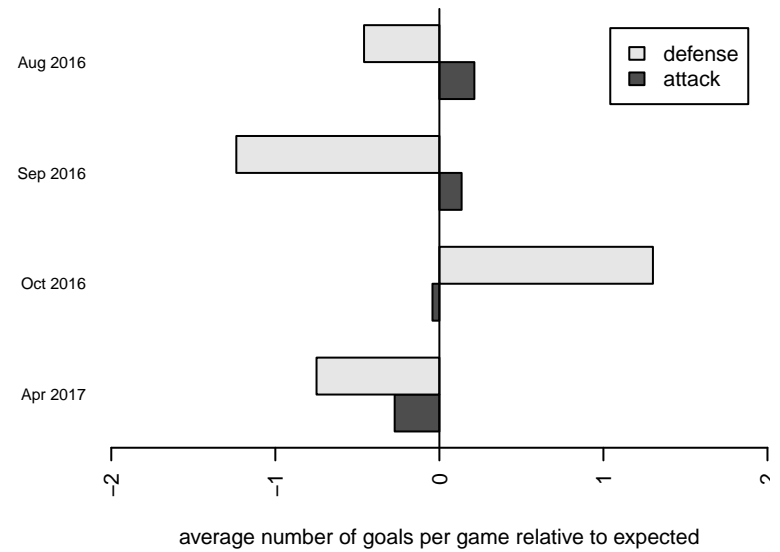

**Arsenal FC LA EGSL G01**  
Dots are actual minus expected GF (blue circles) and GA (red triangles).  
Blue line is smoothed change in attack strength. Red is smoothed change in defense strength.

**attack and defense variance (black dot)  
relative to other teams  
and top 10 in region**

**attack and defense rating  
relative to others at age  
and all opponents in last 13 months**

**attack and defense rating  
relative to others at age  
and all opponents in last 13 months**

**Performance relative to 13 month average**

**Performance relative to 13 month average**

Distribution of opponents  
 Red = Lose zone, Blue = Win zone, Green = Even  
 Black line separates win/lose zones

lot. A=Neither has attack advantage, B=Opponent has both attack and defense advantage, C=Opponent has both attack and defense disadvantage, D=Both have