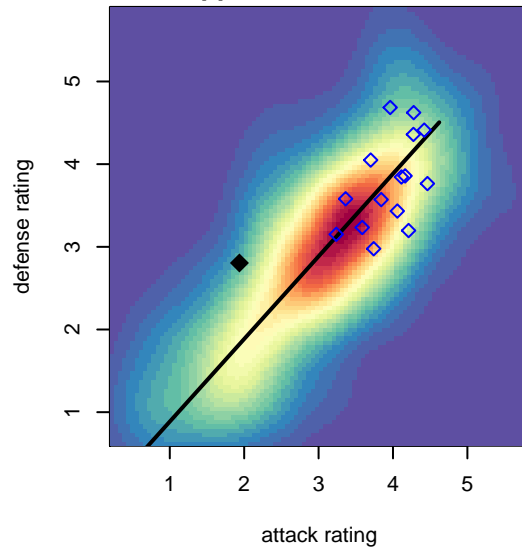

# Arsenal FC LA EGSL G01

alt names used:

Venues played:  
2016 FWRL CAS G01  
2016 SCDL FI1 U16

, CAS  
G01 total strength=1484  
attack=6.93 defense=16.52  
fall league = SCDL FI1 U16  
notes= Meakin 2016

**Arsenal FC LA EGSL G01**  
Dots are actual minus expected GF (blue circles) and GA (red triangles).  
Blue line is smoothed change in attack strength. Red is smoothed change in defense strength.

**attack and defense variance (black dot)  
relative to other teams  
and top 10 in region**

**attack and defense rating  
relative to others at age  
and all opponents in last 13 months**

**attack and defense rating  
relative to others at age  
and all opponents in last 13 months**

**Performance relative to 13 month average**

**Performance relative to 13 month average**

Distribution of opponents  
 Red = Lose zone, Blue = Win zone, Green = Even  
 Black line separates win/lose zones

lot. A=Neither has attack advantage, B=Opponent has both attack and defense advantage, C=Opponent has both attack and defense disadvantage, D=Both have